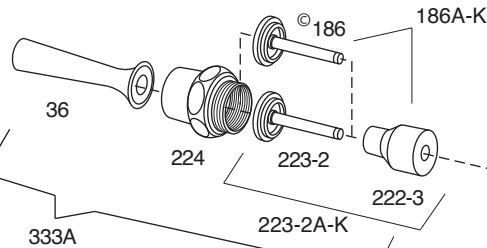

ULTRA Parts Breakdown

U402
(Valves with 1" supply)

U402-3 / 402-1.6
(Valves with 1" supply)

U402-1.28/ U402-1.1
(Valves with 1" supply)

U451-1 / U451-0.5 / U45-0.125
(Valves with 3/4" supply)

© 180

180 part and 186 part supplied in valves with non hold open feature must be used together. For complete diaphragm operating assembly with non hold open feature, order as applicable:
 141-ACQ-T5
 141-3-ACQ-T5
 141-1.6-ACQ-T5
 141-1-AU-T5
 For complete handle assembly for non hold open feature, order 333A-T5

130-1
5-1/4" - 6-1/4"

130-2
6-1/4" - 7-1/4"

130-3
7-1/4" - 8-1/4"