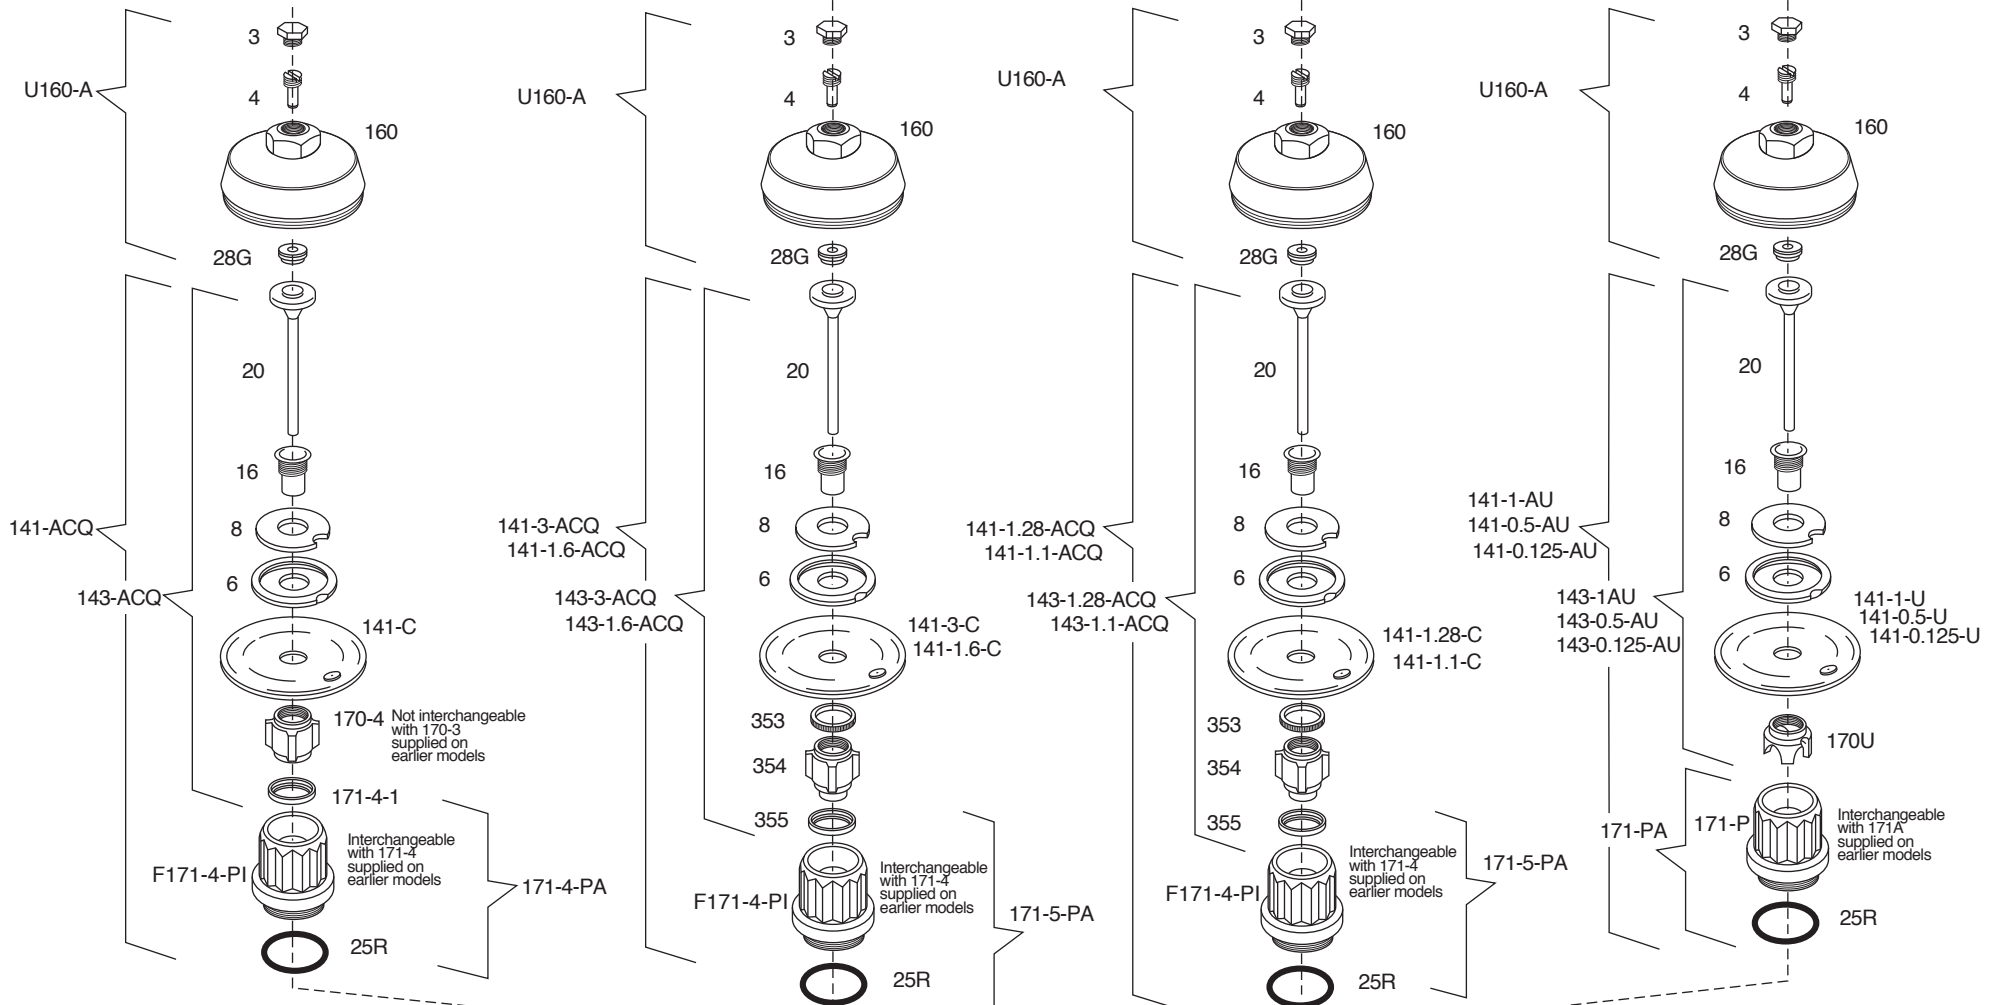

ULTRA Parts Breakdown

U402
(Valves with 1" supply)

U402-3 / 402-1.6
(Valves with 1" supply)

U402-1.28/ U402-1.1
(Valves with 1" supply)

U451-1 / U451-0.5 / U45-0.125
(Valves with 3/4" supply)

© 180

180 part and 186 part supplied in valves with non hold open feature must be used together. For complete diaphragm operating assembly with non hold open feature, order as applicable:
 141-ACQ-T5
 141-3-ACQ-T5
 141-1.6-ACQ-T5
 141-1-AU-T5
 For complete handle assembly for non hold open feature, order 333A-T5

130-1
5-1/4" - 6-1/4"

130-2
6-1/4" - 7-1/4"

130-3
7-1/4" - 8-1/4"