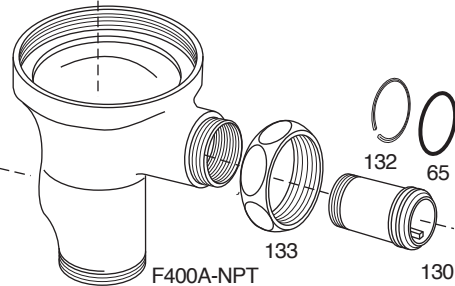

ULTRA Parts Breakdown

U402
(Valves with 1" supply)

U402-3 / 402-1.6
(Valves with 1" supply)

U402-1.28/ U402-1.1
(Valves with 1" supply)

U451-1 / U451-0.5 / U45-0.125
(Valves with 3/4" supply)

© 180

180 part and 186 part supplied in valves with non hold open feature must be used together. For complete diaphragm operating assembly with non hold open feature, order as applicable:
 141-ACQ-T5
 141-3-ACQ-T5
 141-1.6-ACQ-T5
 141-1-AU-T5
 For complete handle assembly for non hold open feature, order 333A-T5

130-1
5-1/4" - 6-1/4"

130-2
6-1/4" - 7-1/4"

130-3
7-1/4" - 8-1/4"